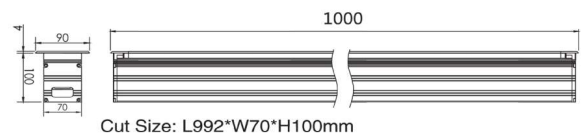

Remarks:-

Address: Plot #7 Saroorpur-Nangla Industrial Area,Ballabgharh-Sohna Road,Faridabad-121005

Email: info@sovitron.com